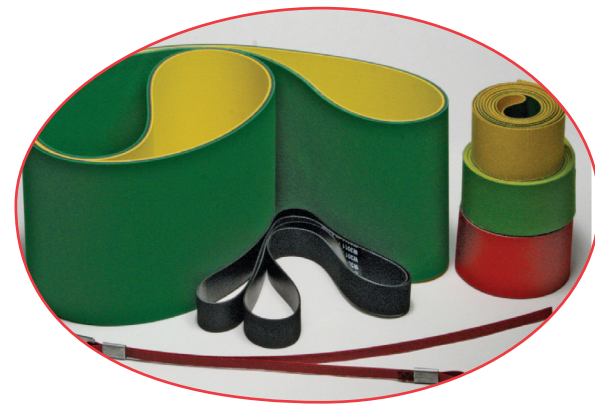

**Conical
Rings**

Available in the best high carbon-high chrome core hardened steel or in sintered metal.

**Tapes, Belts,
Straps**

Complete line of spindle tapes and drive belts, light-weight conveyor belts and pulling straps.

Traveler Hooks & Ring Knives

For installing travelers and devices for removing waste.

Spin Cleans

Designed to remove fly and fiber waste safely from rolls and hard to reach machine areas.

Trusted for the Long Run